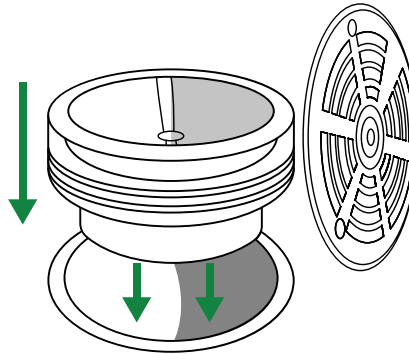

The Green Drain
Solution:

Simple.
Effective.
Reliable.

Green Drain™

WATERLESS DRAIN TRAP SEAL

INSTALLATION GUIDE

1 Remove Grate

2 Insert Green Drain™

3 Recess 2" to 4" Into The Physical Pipe

4 Close Grate

5 Fasten Screws

Green Drain™

WATERLESS DRAIN TRAP SEAL

SPECIFICATIONS

Features: Four flexible silicone sealing ribs ensure easy installation into openings that have variations in size. The Green Drain will open to allow drainage and close when there is no water flow.