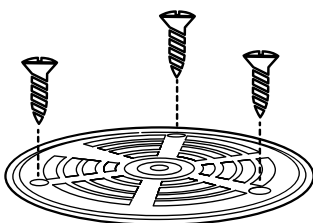

The Green Drain
Solution:

Simple.
Effective.
Reliable.

Green Drain™

WATERLESS DRAIN TRAP SEAL

INSTALLATION GUIDE

1 Remove Grate

2 Insert Green Drain™

3 Recess 2" to 4" Into The Physical Pipe

4 Close Grate

5 Fasten Screws

Green Drain™

WATERLESS DRAIN TRAP SEAL

SPECIFICATIONS

Features: Four flexible silicone sealing ribs ensure easy installation into openings that have variations in size. The Green Drain will open to allow drainage and close when there is no water flow.