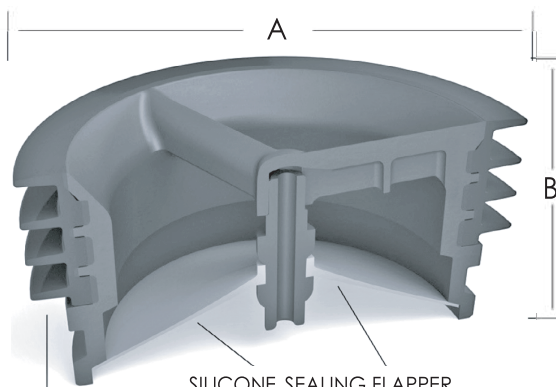

4 Close Grate

5 Fasten Screws

Green Drain™

WATERLESS DRAIN TRAP SEAL

SPECIFICATIONS

Features: Four flexible silicone sealing ribs ensure easy installation into openings that have variations in size. The Green Drain will open to allow drainage and close when there is no water flow.

Outer Anchoring

Quality ABS Housing

Silicone Skirt

GREEN DRAIN		DEVICE SIZE		FLOW RATE	
MODEL NUMBER	A PIPE SIZE INCH (mm)	B HEIGHT INCH (mm)	GPM	L/M	
GD2	2" (51mm)	2" (51mm)	12.0	45.4	
GD3	3" (76mm)	2" (51mm)	34.0	128.7	
GD35	3 1/2" (89mm)	2" (51mm)	51.0	193.0	
GD4	4" (102mm)	2" (51mm)	73.0	276.3	

SILICONE SEALING FLAPPER

SILICONE GASKET FLEXES .100" TO FIT DIAMETER