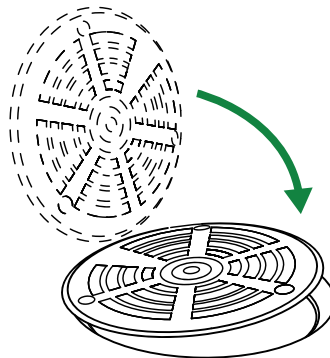

The Green Drain
Solution:

Simple.
Effective.
Reliable.

Green Drain™

WATERLESS DRAIN TRAP SEAL

INSTALLATION GUIDE

1 Remove Grate

2 Insert Green Drain™

3 Recess 2" to 4" Into The Physical Pipe

4 Close Grate

5 Fasten Screws

Green Drain™

WATERLESS DRAIN TRAP SEAL

SPECIFICATIONS

Features: Four flexible silicone sealing ribs ensure easy installation into openings that have variations in size. The Green Drain will open to allow drainage and close when there is no water flow.