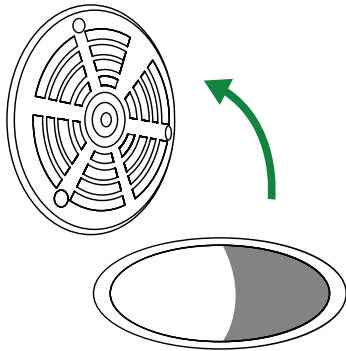

The Green Drain
Solution:

Simple.
Effective.
Reliable.

Green Drain™

WATERLESS DRAIN TRAP SEAL

INSTALLATION GUIDE

1 Remove Grate

2 Insert Green Drain™

3 Recess 2" to 4" Into The Physical Pipe

4 Close Grate

5 Fasten Screws

Green Drain™

WATERLESS DRAIN TRAP SEAL

SPECIFICATIONS

Features: Four flexible silicone sealing ribs ensure easy installation into openings that have variations in size. The Green Drain will open to allow drainage and close when there is no water flow.