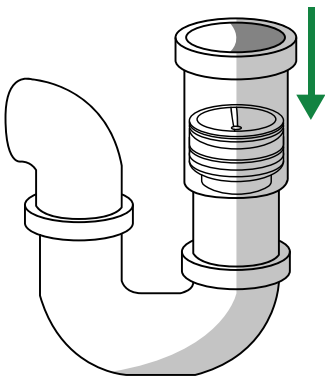

The Green Drain
Solution:

Simple.
Effective.
Reliable.

Green Drain™

WATERLESS DRAIN TRAP SEAL

INSTALLATION GUIDE

1 Remove Grate

2 Insert Green Drain™

3 Recess 2" to 4" Into The Physical Pipe

4 Close Grate

5 Fasten Screws

Green Drain™

WATERLESS DRAIN TRAP SEAL

SPECIFICATIONS

Features: Four flexible silicone sealing ribs ensure easy installation into openings that have variations in size. The Green Drain will open to allow drainage and close when there is no water flow.