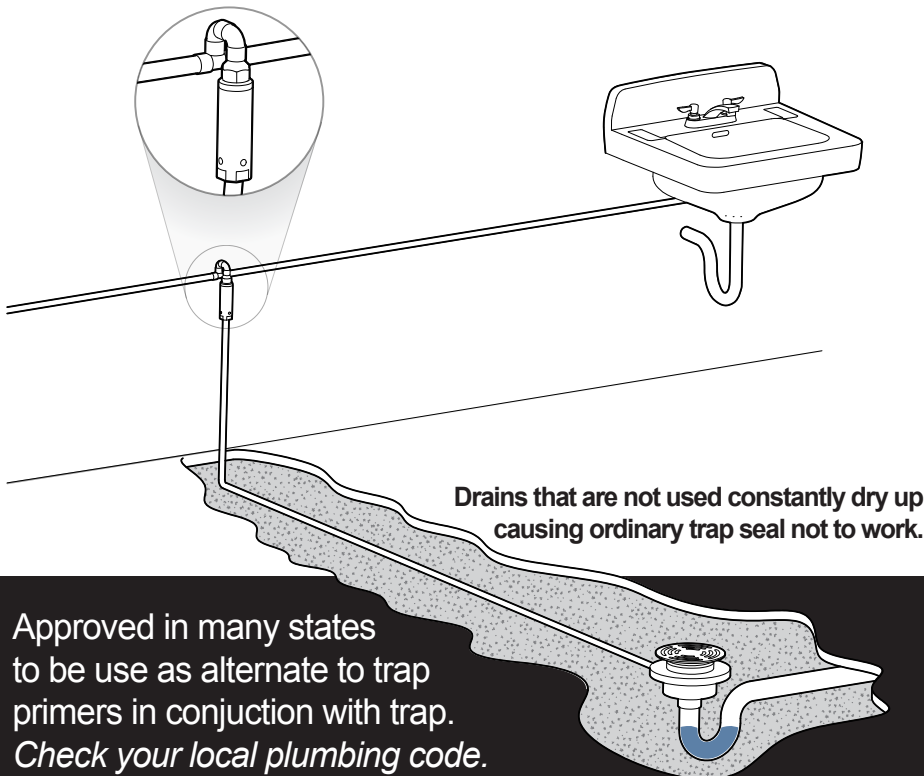

Prevents Spread of Viruses & Bacteria

Protects from Dangerous Sewer Gases

Limits Minor Sewer Backups

Features:

Allows High Flow of Water Down Drain

Easy Install & Removal By Anyone In seconds

No Pliers, Wrench, Caulk Or Glue Needed

Green Drain™

WATERLESS DRAIN TRAP SEAL

GREEN DRAIN WORKS WHEN TRAP PRIMERS FAIL

New Construction:

- Used in floor drains to provide added protection against escaping sewer gases.
- Eliminates the need to repair/replace trap primers when they fail.
- Avoids need for continuous dripping water and high utility bills caused by trap primers.

Retrofit:

- Used in situations where trap primers were never installed.
- Protect from common trap primer failures.
- Provides added protection even if water service is shut off.
- Simple to install without breaking walls or floors.